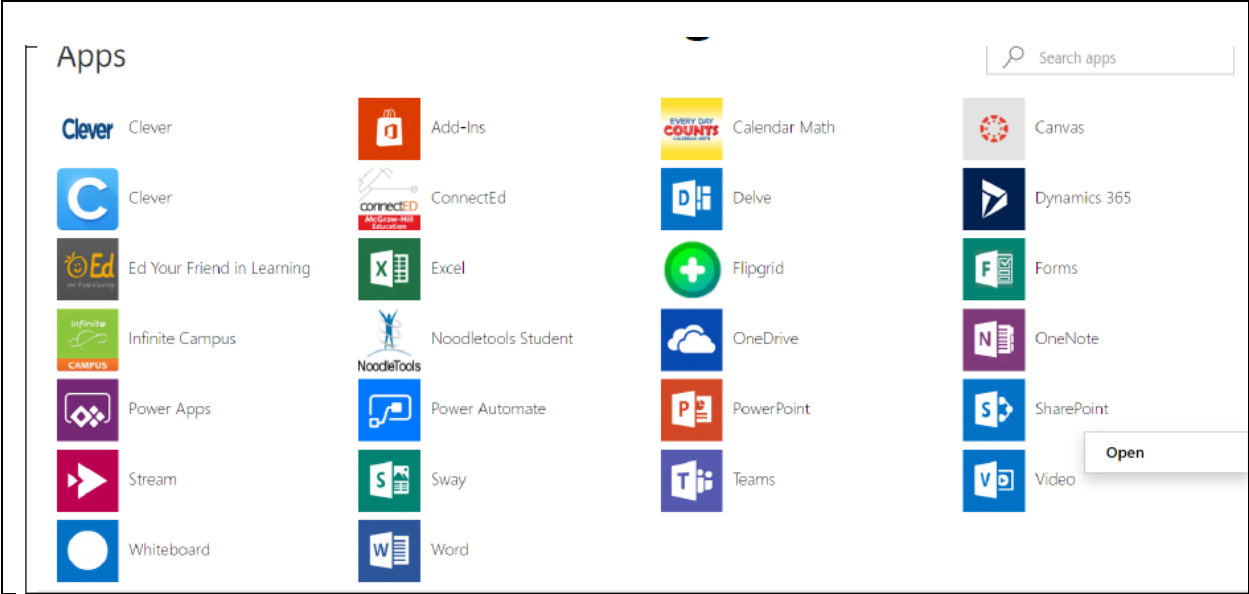

Directions for Logging in to Office 365

Directions	Screenshot	Hints
Type cbsd.org in the web address bar.		<p>This will work in any internet browser.</p> <p>There is no "www" at the beginning of this address.</p>
Click on the Office 365 Sign-in box.		
<p>Enter your student EMAIL address:</p> <p>User ID + @student.cbsd.org</p> <p>Press NEXT</p>		<p>Student Email Example:</p> <p>Doe.J123@student.cbsd.org</p>
<p>Enter your student password</p> <p>Press SIGN IN</p>		<p>You may be asked if you would like to stay signed in. That is a personal choice you can make. Either option will take you to the next screen.</p>
		<p>To see more apps, click on All apps.</p>
<div style="text-align: center;">  <p>Turn over for preview of student apps.</p> </div>		

Microsoft Apps

<p>One Drive</p>  OneDrive	<p>OneDrive is a personal library intended for storing and organizing school documents. Students can access this drive from home and school. Each user will have 25 GB of "cloud" storage space. Students can easily share a file from the OneDrive with classmates or teachers. Items placed on the OneDrive should relate to classwork. The OneDrive should not contain personal images, games or files that do not directly relate to school.</p>
<p>Microsoft Apps</p>  Word  Outlook  PowerPoint  Excel	<p>Online Document Sharing: View, edit, and share Microsoft Word, Excel, and PowerPoint. If students do not have Office at home, the Web App allows them to be a part of the process whether they are on a Mac, PC or mobile device. Students can work in groups, with partners and with teachers to create documents.</p> <p>Please Note: The Outlook email component will only be utilized by students in Grades 4-6 in Central Bucks elementary schools.</p>